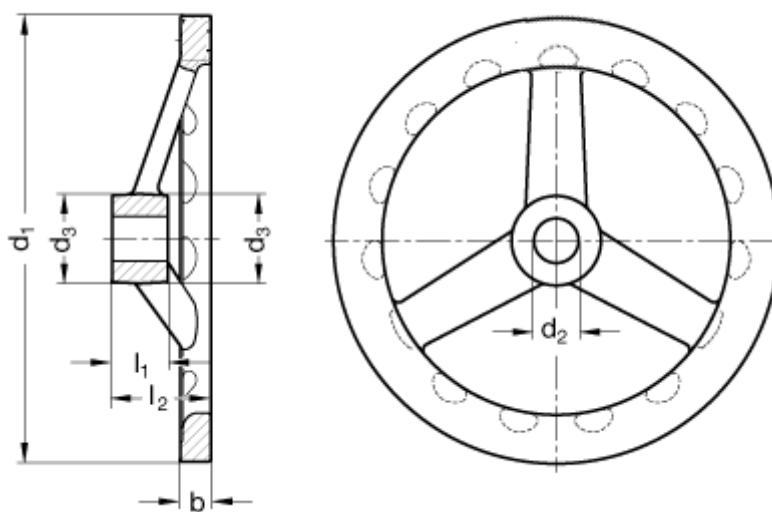

Article number: 201055306
Description: E+G Handwheel
GN 949-140-B14-A

Measures

A/F = 11
b = 10
d1 = 140
d2 = 14
d3 = 28
l1 = 18
l2 = 30,5
l3 = 71

Number of spokes = 3